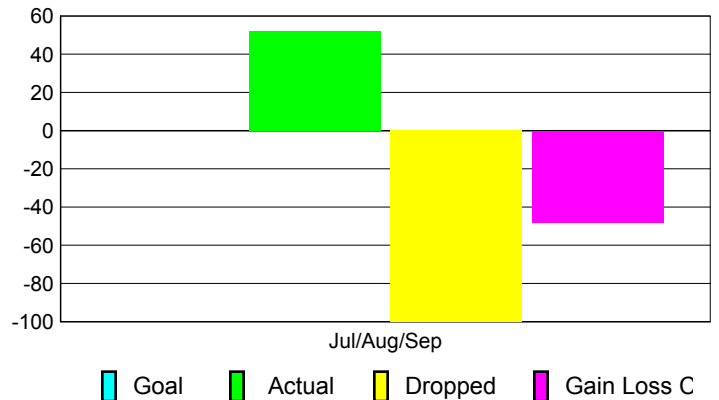

Membership Results 2010-2011

Goal, New, Dropped, Gain/Loss