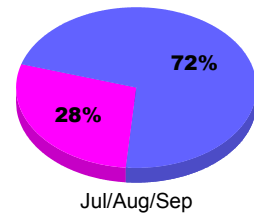

Membership Results
2010-2011

Membership
2009-2010

Month	Net Memb Goal	Actual New Memb	Actual Dropped Memb	Gain/Loss of Memb	Gain/Loss of Memb
Jul/Aug/Sep	0	52	-100	-48	-29
Totals	0	52	-100	-48	-29

Membership Results 2010-2011

Goal, New, Dropped, Gain/Loss

Comparison of Membership Gain/Loss

Current Year Compared to the Previous Year

Gender Comparison 2010-2011

Male Female