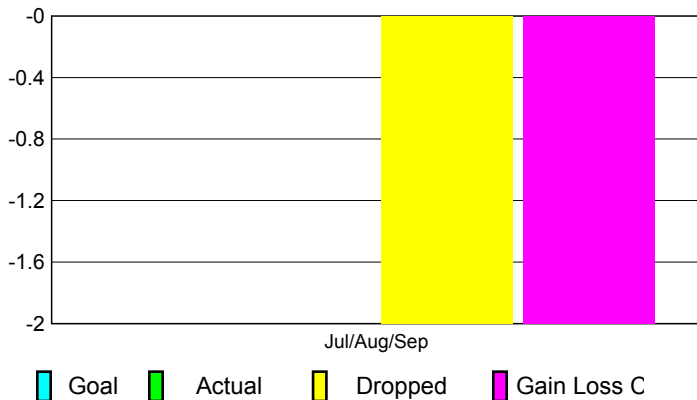

2010-2011 GMT Reports for District (or Undistricted) **District 1 A**

GMT: **Doctor DENNIS D COBLER**

Location: **ILLINOIS**

GMT CA: **1**

CLUBS

Club Results
2010-2011

Clubs
2009-2010

Month	New Club Goal	Actual New Clubs	Actual Dropped Clubs	Gain/Loss of Clubs	Gain/Loss of Clubs
Jul/Aug/Sep	0	0	-2	-2	-1
Totals	0	0	-2	-2	-1

Club Results 2010-2011

Goal, New, Dropped, Gain/Loss

Comparison of Club Gain/Loss

Current Year Compared to the Previous Year

YTD Status Quo Clubs 2010-2011

Status Quo Clubs Compared to Status Quo Members

MEMBERSHIP